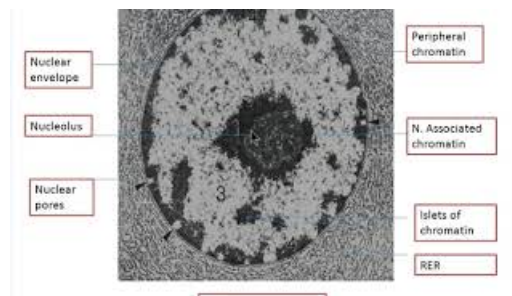

ol - practicalzo - 6 Practical Tips to Start Your Company with $0

What Is a Practical Atheist? - ThoughtCo

Practical Magic is een Amerikaanse romantische fantasykomedie uit 1998 onder regie van Griffin Dunne. De film is gebaseerd op de gelijknamige roman geschreven door ...

Behandelbank Practical 3 met wielen -

The overarching mission of Practical Radiation Oncology is to improve the quality of radiation oncology practice. PRO's purpose is to document the...

Practical Special katana, SH2376, Paul Chen, hanwei

The Cisco CCDE Practical Exam is an 8-hour, scenario-based design exam that will assess your ability to analyze design requirements, develop network designs, justify ...

Practical Trapping - A Description Of The Methods In Vogue ...

Practical Action is a registered charity in the UK and a company limited by guarantee, under the direction of a Board of Trustees.

Practical Patient Care

Practical-H is designed to teach you laboratory haemostasis. Furthermore it provides a series of data-interpretation type questions [with answers] that ...

practical - Weblio

Practical Law provides trusted, up-to-date legal know-how across all major practice areas to help attorneys deliver accurate answers quickly and confidently. Request ...

08557997522677